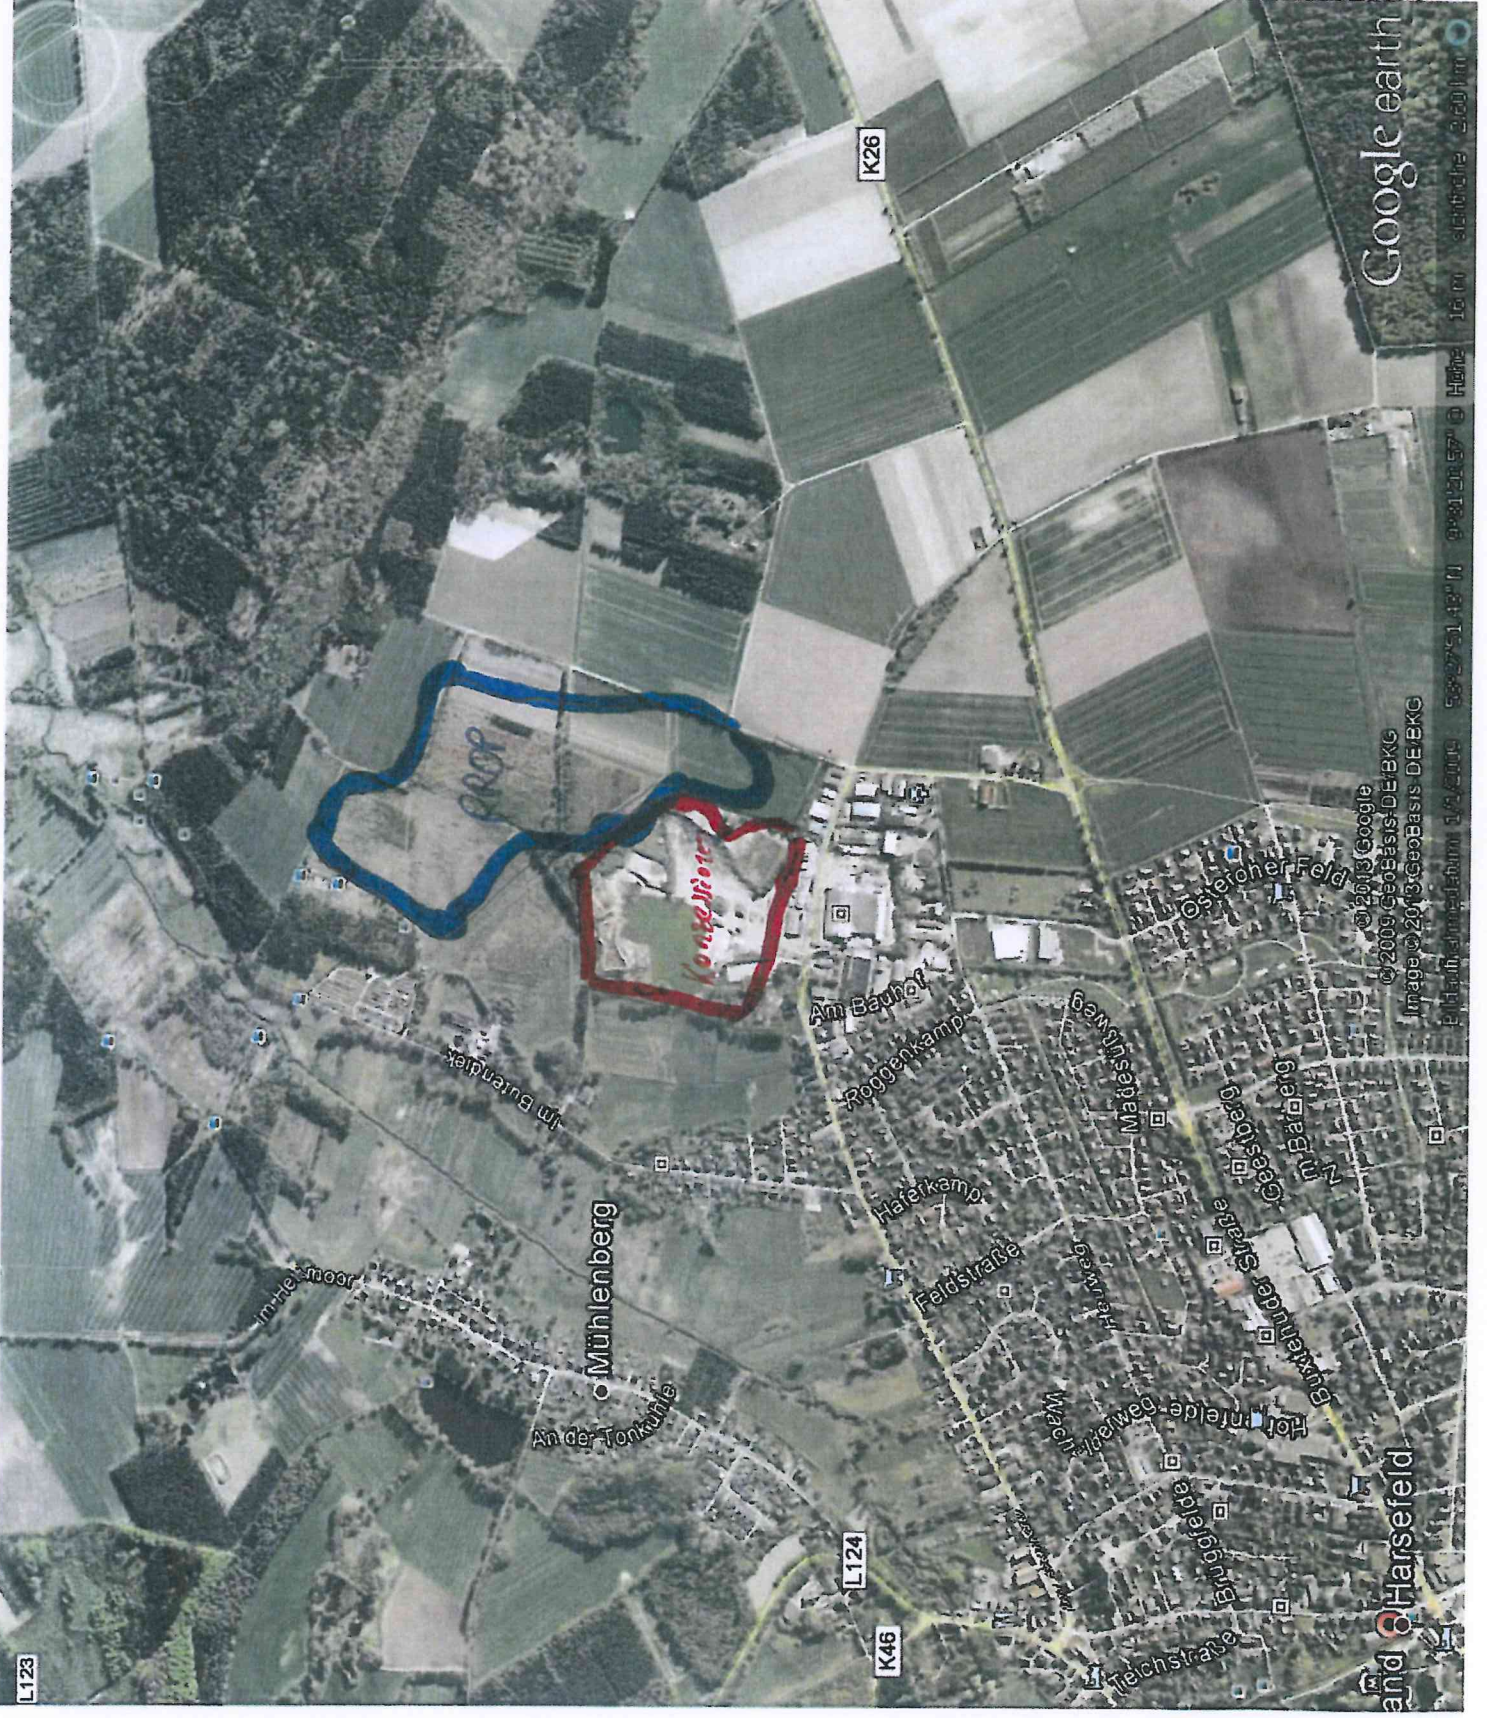

Harsefeld

L123

L124

K46

K26

Google earth

© 2013 Google
© 2009 GeoBasis DE/BKG
Image © 2013 GeoBasis DE/BKG
Published: 14.06.2013 53°27'51.43" N 9°41'10.57" E Höhe: 16 m sichtbare: 2.20 km

and Harsefeld

rsefeld

S

Handel